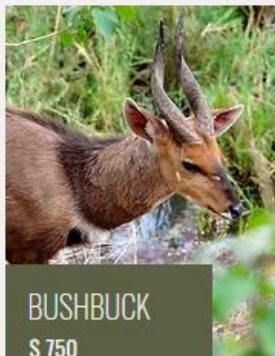

[prices are subjected to change without notice]

DANGEROUS GAME

BUFFALO [CAPE]
POR

HIPPOPOTAMUS
POR

PLAINS GAME

BABOON
\$ 150

BONTEBOK
\$ 750

JACKAL BLACK BACKED
\$ 150 CHANCE ENCOUNTER FREE

BARBARY SHEEP
\$ 2800

BLESBUCK
\$ 400

BLESBUCK WHITE
\$ 650

BUSHBUCK
\$ 750

BUSHPIG
\$ 900

CAPE ELAND
\$ 2800

REEDBUCK COMMON
\$ 1500

BLUE DUIKER
\$ 1500

GREY DUIKER
\$ 300

FALLOW DEER
\$ 600

CAPE GRYSBOK
\$ 1800

GEMSBOK ORYX
\$ 1500

PRICELIST 2024

[prices are subjected to change without notice]